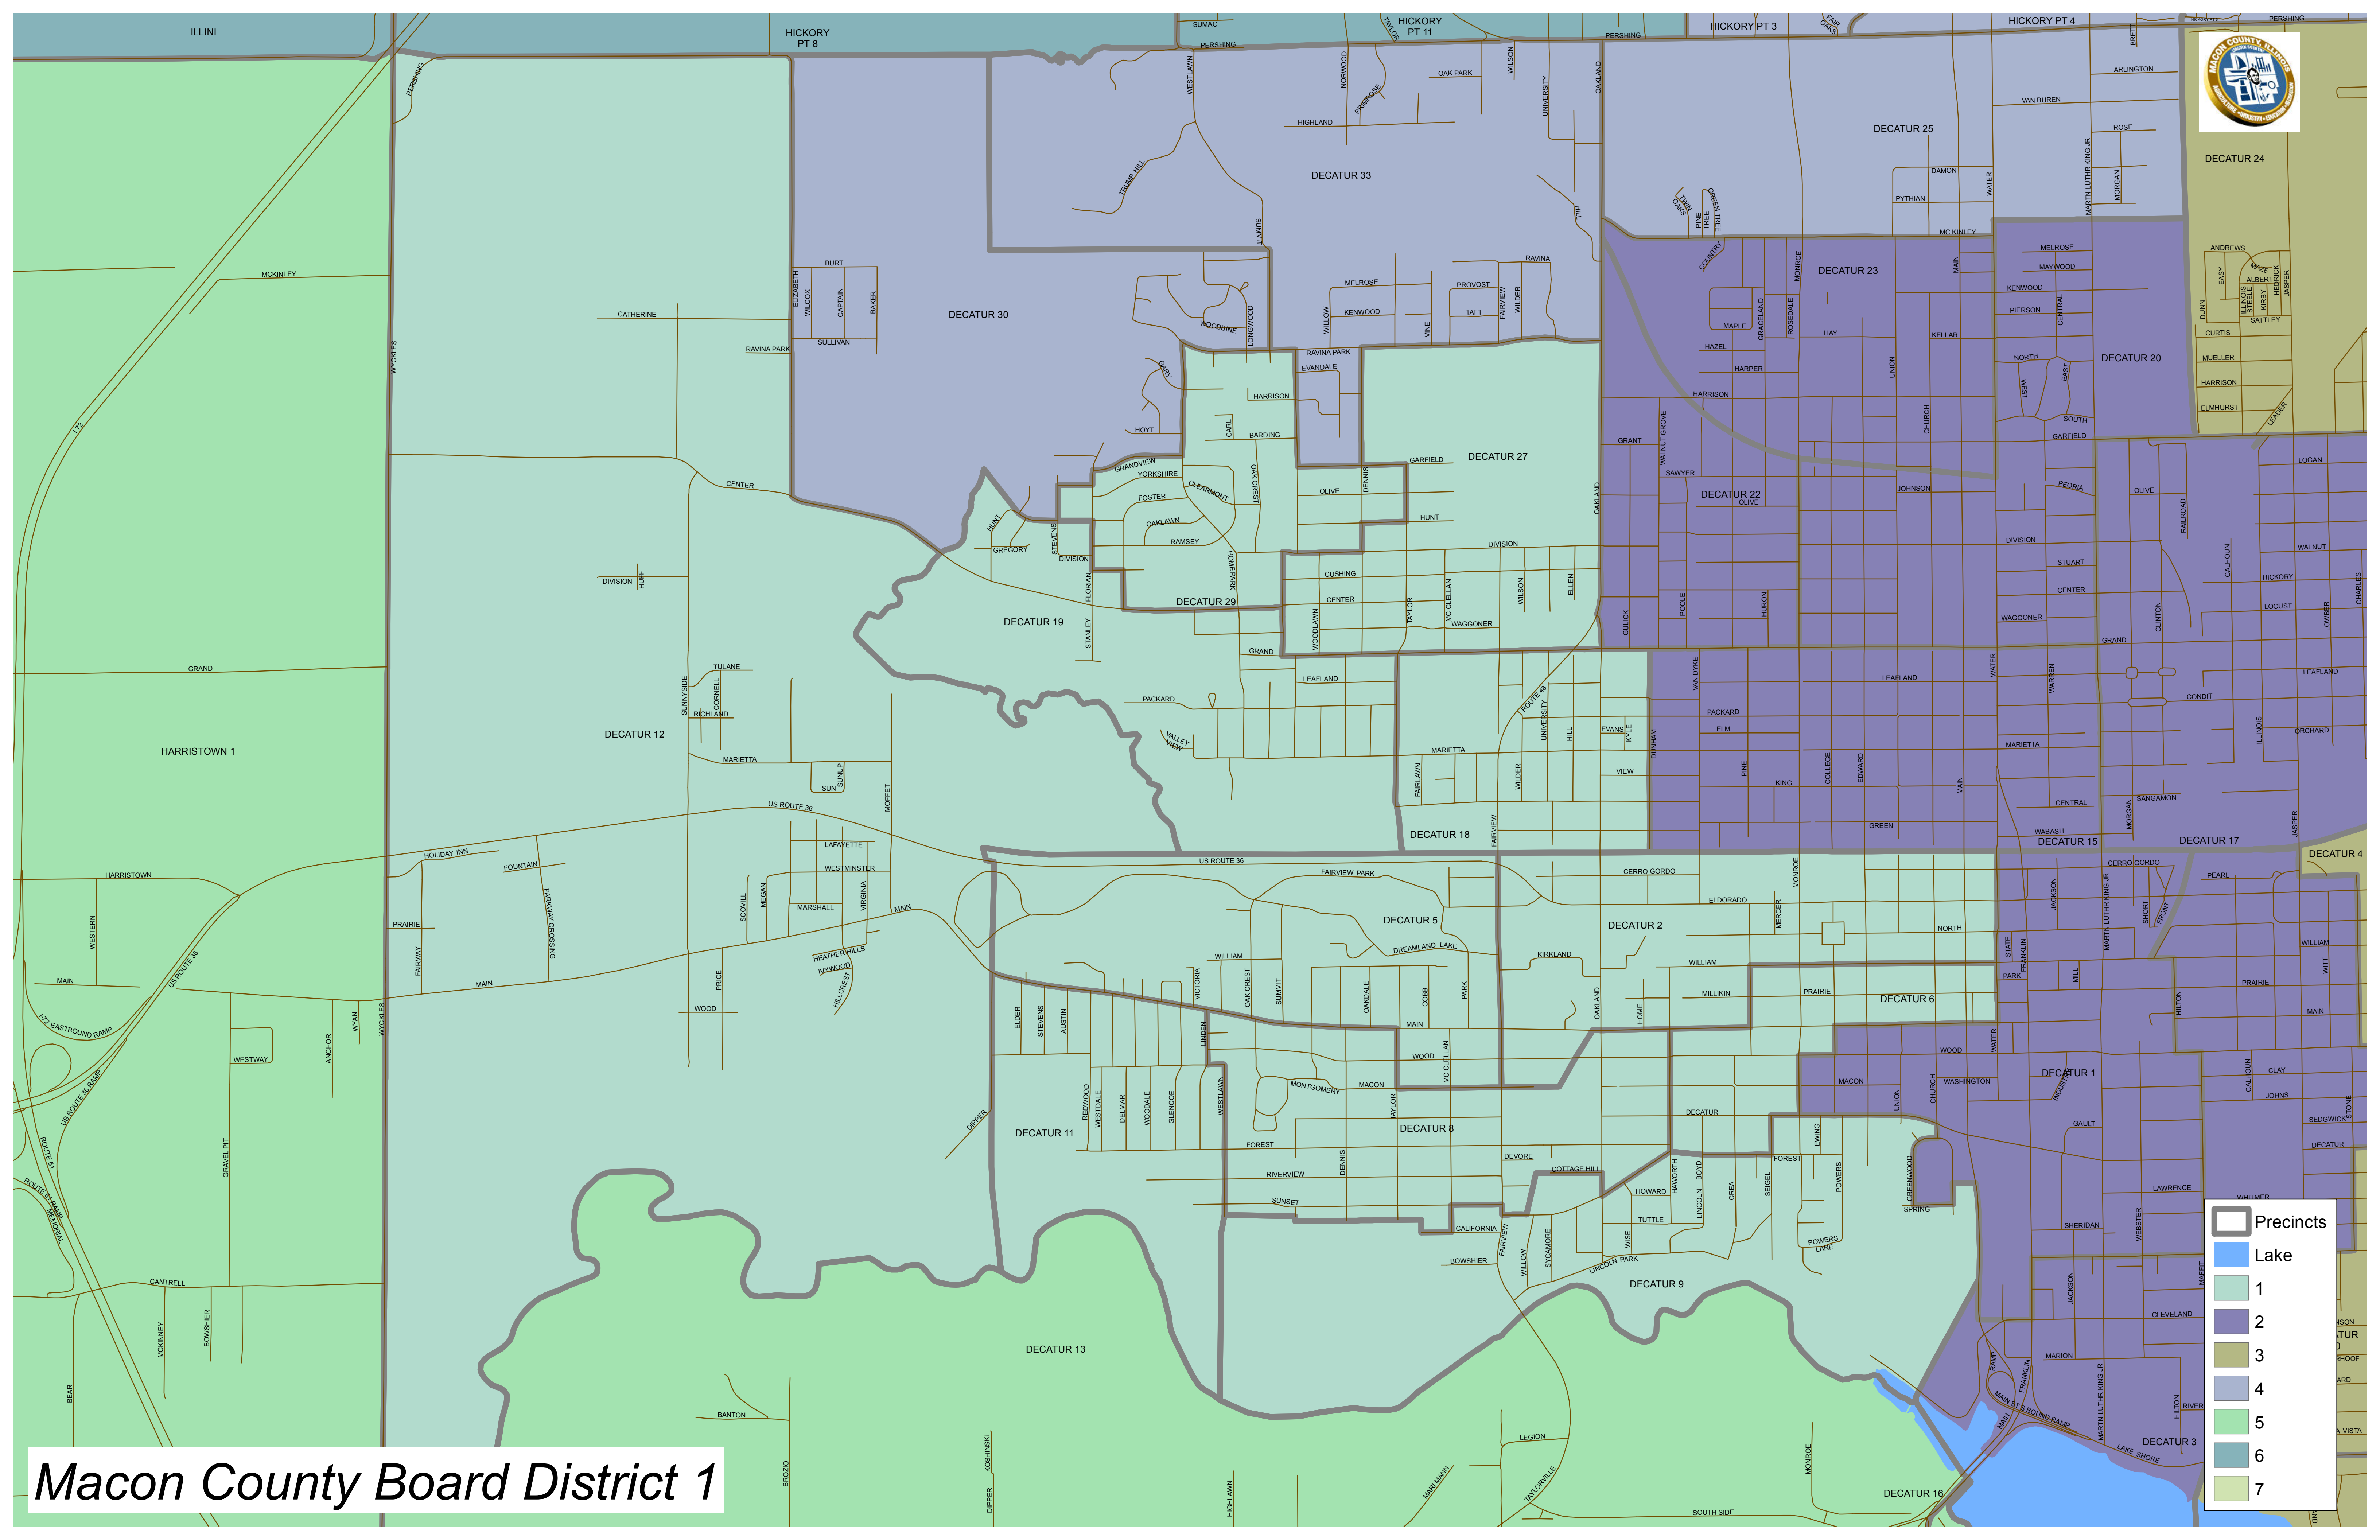

DECATUR 24

ANDREWS  
EAST  
ALBERT  
MAY  
ILLINOIS  
STEELE  
KIRBY  
HEDRICK  
JASPER  
SATTLEY

DUNN  
CURTIS  
MUELLER  
HARRISON  
ELMHURST  
LEIBER

LOGAN  
WALNUT  
HICKORY  
LOCUST  
LOWBER  
CHARLES

LEAFLAND  
ORCHARD  
ILLINOIS  
JASPER

WILLIAM  
WITT  
PRAIRIE  
MAIN

CLAY  
JOHNS  
SEDGWICK  
STONE  
DECATUR  
VISTA

**Precincts**

- Lake
- 1
- 2
- 3
- 4
- 5
- 6
- 7

# Macon County Board District 1